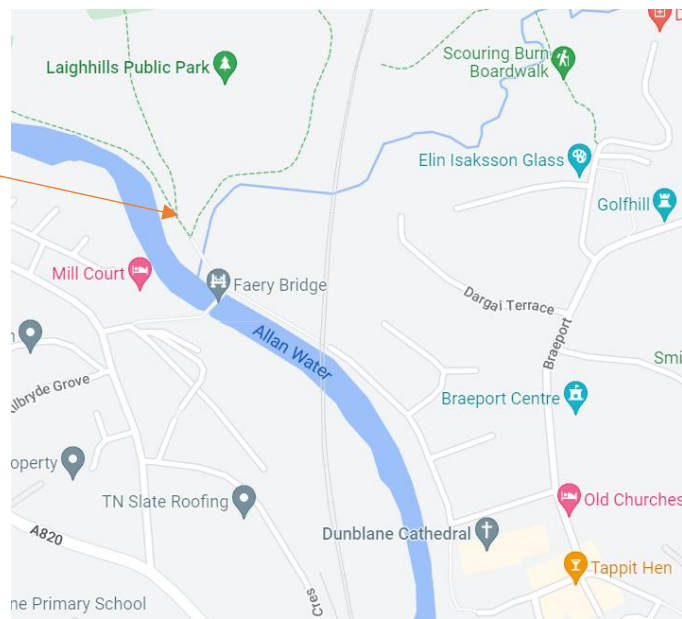

Entries – Pre-entry through online system.

Covid-19 Rules – All participants are expected to comply with the latest rules.

Parking – Dunblane Cathedral car park

<https://www.google.co.uk/maps/place/Cathedral+Car+Park/@56.1899288,-3.965427,18.96z/data=!4m5!3m4!1s0x4888893baefbbc85:0x22e0d328b1726115!8m2!3d56.1899156!4d-3.9653714>

Start location-

Play park at Laigh hills

Courses -

Yellow-1.2km

Orange-2.0km

Coach will be on hand at start/finish to discuss courses/answer any questions

Start times-

11:30 -12:30

Map – 1:4000, 2.5m contours, Last updated 2020

Terrain – Open parkland, some areas of woodland.

Courses Close – 13:30 All participants MUST report to the finish by that time.

Safety Info –Please watch out for members of the public, dogs and cyclists.